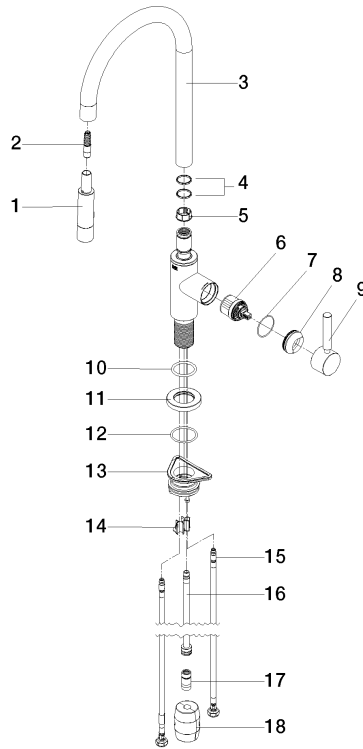

33 870 888

- 240mm projection
- pivotable spout 360°
- Optional swivel limiter available with swivel limiter set 12 823 970 90
- laminar and spray flow
- 1800 mm metal shower hose
- sprayface with anti-scaling system
- max. flow 10.4 l/min at 3 bar flow pressure
- lead-free
- This product can help a building meet the requirements of Green Building Rating Systems, e.g. LEED®, BREEAM®, DGNB

Recommended miscellaneous

	Swivel limitation set -	12 823 970 90
---	--------------------------------	---------------

Recommended miscellaneous

	Dispenser with rosette - Dark Chrome	82 444 970-19
---	---	---------------

Recommended miscellaneous

	Strainer waste with control handle - Dark Chrome	10 710 970-19
---	---	---------------

33 870 888

TARA Single-lever mixer Pull-down with spray function - Dark Chrome

TARA

33 870 888

Spare parts list

No.	Item Number	Name	Quantity used	Delivery time
1	90 12 11 148 00-19	shower	1	-
Spare part can no longer be ordered, please order the replacement item				
2	04 30 02 120 00-85	hose	1	30
3	90 28 22 304 00-19	spout	1	20
4	09 28 10 160 90	ring	2	2
5	09 18 40 186 90	sleeve	1	2
6	90 15 05 064 05 90	cartridge	1	2
7	09 14 10 190 90	seal	1	2
8	09 28 30 030-19	cover	1	60
9	90 20 66 027 00-19	handle	1	20
10	09 14 10 036 90	seal	1	2
11	90 27 22 047 00-19	rosette	1	-
Spare part can no longer be ordered, please order the replacement item				
12	09 14 10 050 90	seal	1	2
13	04 30 11 040 00 90	fixing set	1	2
14	09 20 93 056 90	insert	1	2
15	04 30 04 101 00 90	hose	2	2
16	04 28 20 067 00 90	pipe	1	2
17	90 24 03 253 00 90	adaptor	1	2
18	04 21 50 010 00 90	accessories	1	2